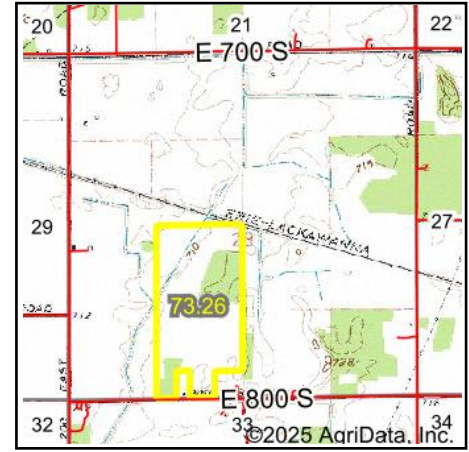

Wetlands Map

State: Indiana
Location: 28-32N-2W
County: Starke
Township: California
Date: 1/9/2025

Maps Provided By:

 CUSTOMIZED ONLINE MAPPING
 © AgriData, Inc. 2023 www.AgriDataInc.com

0ft 670ft 1340ft

Classification Code	Type	Acres
PEM1Ad	Freshwater Emergent Wetland	6.75
PFO1/EM1Ad	Freshwater Forested/Shrub Wetland	0.57
Total Acres		7.32