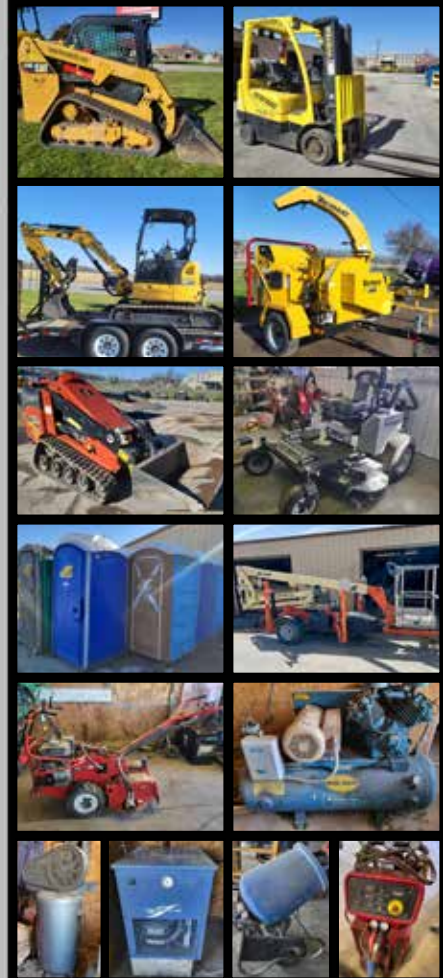

Party Supplies

• Happy New Year Party Kit • Valentine and Mardi Gras Party Kit • Easter and St. Patrick's Day Party Kit • 4th of July Party Kit • Halloween Party Kit • Thanksgiving Party Kit • Christmas Party Kit • Gender Reveal Party Kit • Birthday Party Kit • Graduation Party Kit • Retirement Party Kit • Bachelorette Party Kit • Wedding Reception Party Kit • Anniversary Party Kit • Football Party Kit • (1600±) Mylar Balloons • (4000±) Latex Ballons

Candles • Lights • Serving Platters • Dishware

• Bird Cages • Vases

• Candles • Decoration and Submersible LED Lights • Salt & Pepper and Sugar Containers • Glass & Plastic Diamonds and Pearls • Glass Serving Platters and Dishware • Plastic Serving Platters and Dishware • Silver Platters and Dishware • Vintage Serving Platters and Dishware • White Table Dishware and Cups • Vase Filler Decorations • Plastic Table Coverings • Rustic Bird Cages • White Circle Lanterns • (7) Fluorescent Lights • (31) 16" x 3" Glass Cylinders • (4) 16" Hurricane Vases • (16) 14" Hurricane Vases

**INSPECTION DATE:
Tuesday, April 23rd
3pm - 6pm**