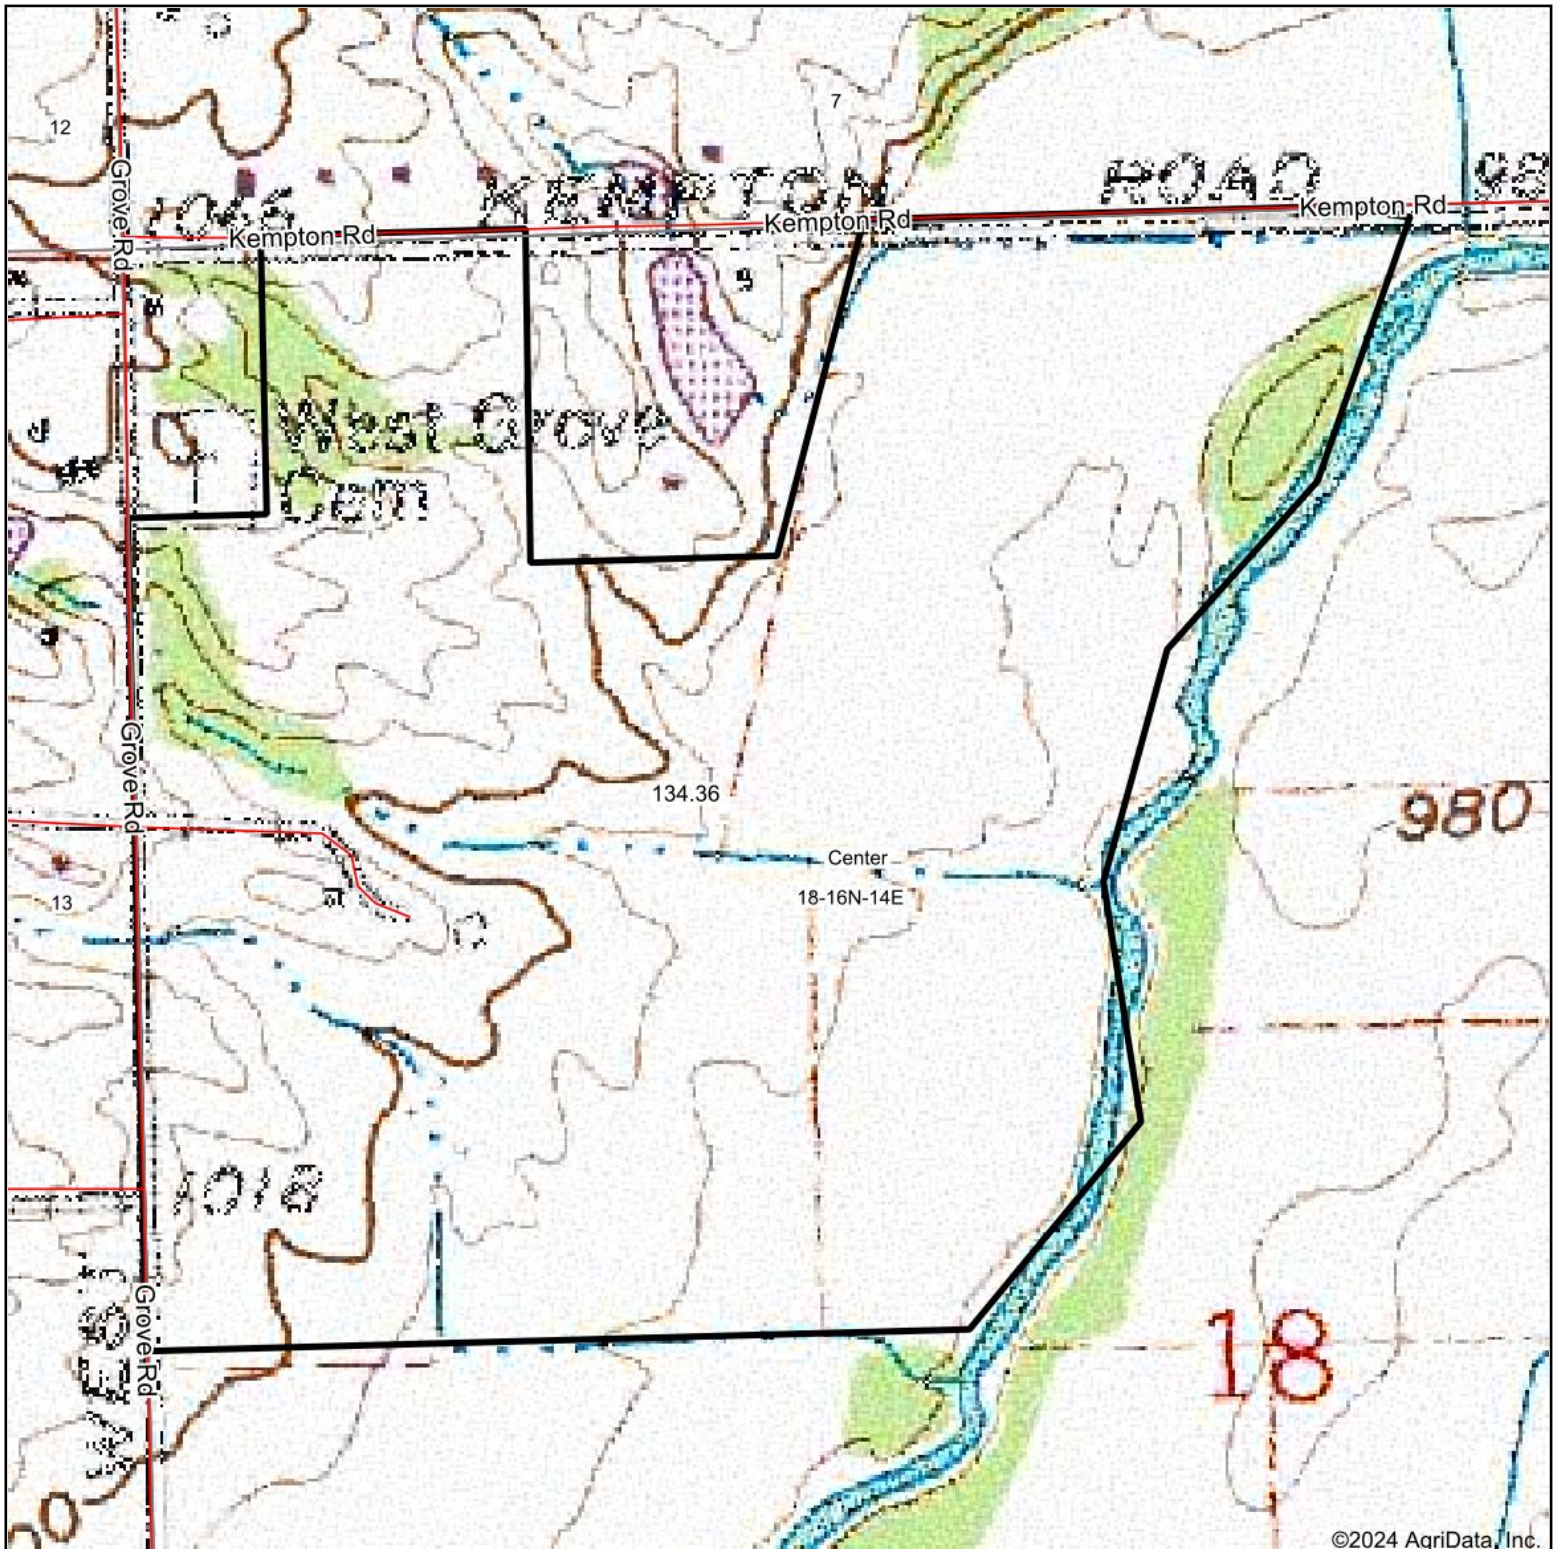

Topography Map

©2024 AgriData, Inc.

Map Center: 39° 50' 30.01, -85° 0' 33.46

18-16N-14E
Wayne County
Indiana

10/16/2024

Maps Provided By:

© AgriData, Inc. 2023

www.AgriDataInc.com